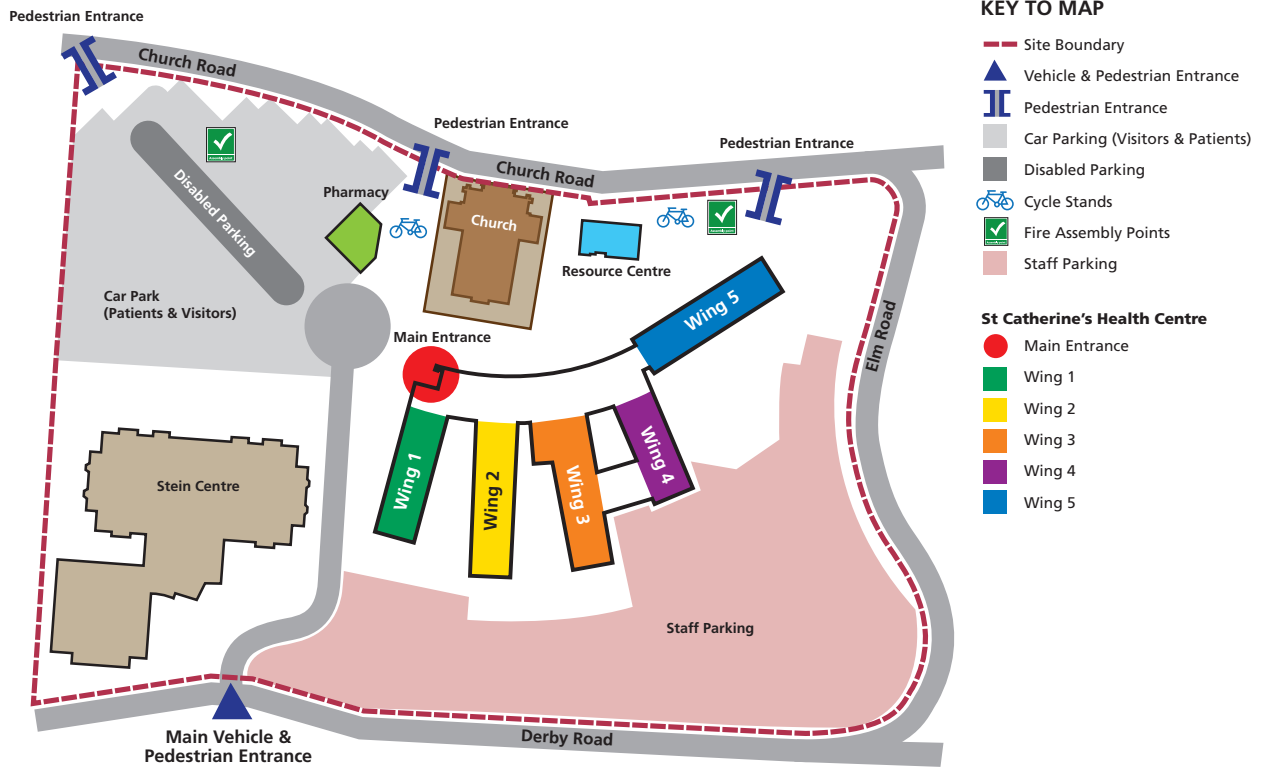

# St Catherine's Health Centre - Site Map

Vehicle entrance and parking via Derby Road only.

Please find written directions to St Catherine's Health Centre on the reverse.

### ♥ Travelling by car from Liverpool

---

Follow signs in Liverpool City Centre for Birkenhead Tunnel. Drive through the tunnel and once on the Birkenhead side bear right towards the pay booths, you will be required to pay £1.70 cash payment to exit. Once through the pay booths bear right onto the flyover which will take you onto Borough Road. At the second set of traffic lights turn left up Whetstone Lane passing the YMCA on your right, about 200m up the hill turn right onto Derby Road. Continue up Derby Road and you'll see the entrance to St Catherine's Health Centre on your left.

The following buses stop on Borough Road which is a short walk from the Health Centre: 418, 419 and 487.

### ♥ Travelling by train

---

This involves a 10 minute walk. Take Merseyrail line and alight at Green Lane station. From the station, walk up Green Lane to Holt Road, down Hampden Road and turn left to the Health Centre. Alternatively take the Merseyrail line and alight at Hamilton Square, you will then be able to take a taxi.